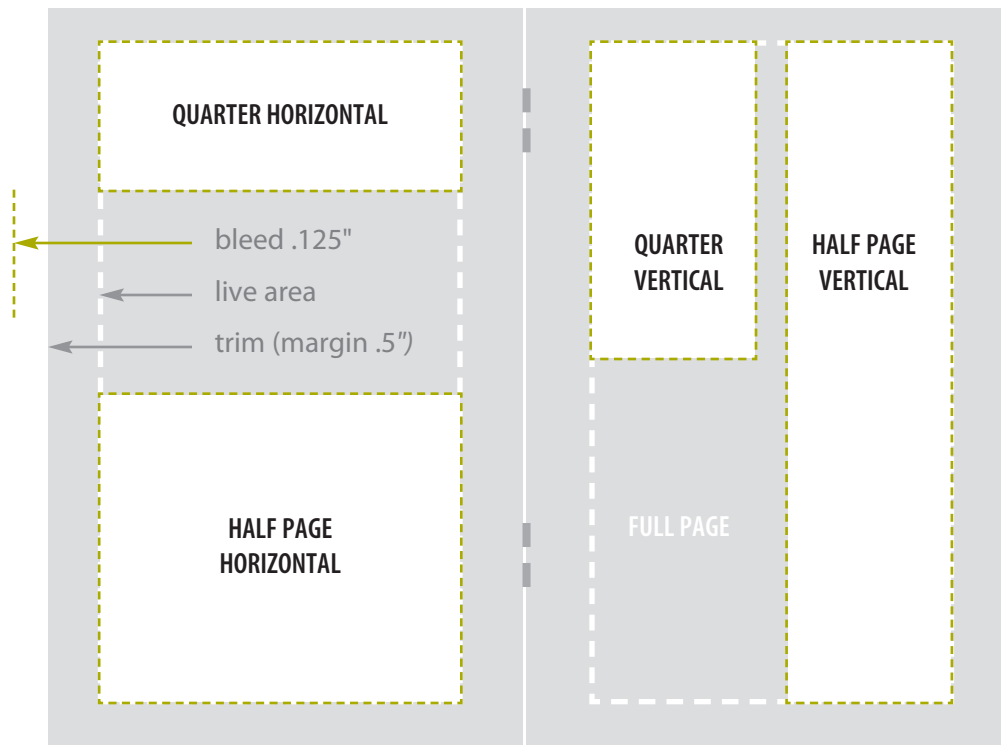

Receive 20% discount when you book in all four programs.

DEADLINES

Space booking deadline is one month before the show opens
Artwork delivery = three weeks before show

Send your ad artwork to the email address below

BOOK ADVERTISING SPACE
Bonnie Light 250-388-5321
promote@bonnie **light** advertising.com

AD SIZES

WIDTH x HEIGHT

QUARTER PAGE

horizontal 4.625" x 1.875"
vertical 2.25" x 3.875"

HALF PAGE

horizontal 4.625" x 3.875"
with bleed 5.75" x 4.375"

vertical 2.25" x 8"
with bleed 4.375" x 8.75"

FULL PAGE

non-bleed/live area 4.625" x 8"
with bleed 5.75" x 8.75"